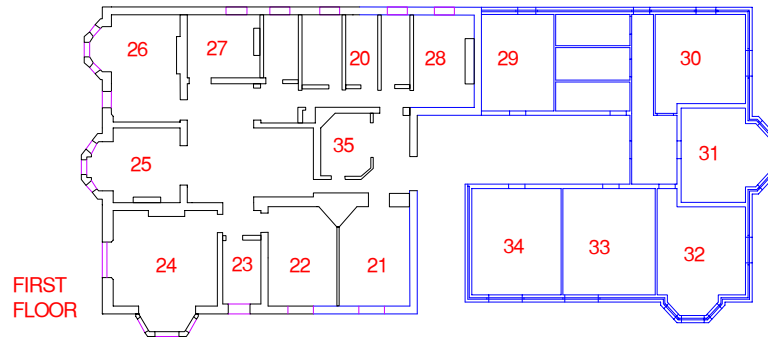

BRINKWORTH HOUSE

BRINKWORTH HOUSE, BRINKWORTH · SWINDON, WILTSHIRE · SN15 5DF
 PHONE: 01666 511300 · FAX: 01666 511301

ENQUIRIES@BRINKWORTHHOUSE.CO.UK · HTTP://WWW.BRINKWORTHHOUSE.CO.UK

Office No.	Location	Max. Persons	Office No.	Location	Max. Persons
1	Ground Floor	4	23	First Floor	1
2	Ground Floor	2	24	First Floor	5
3	Ground Floor	3	25	First Floor	2
4	Ground Floor	2	26	First Floor	3
5	Ground Floor	5	27	First Floor	2
6	Ground Floor	6	28	First Floor	2
7	Ground Floor	6	29	First Floor	3
8	Ground Floor	6	30	First Floor	4
9	Ground Floor	3	31	First Floor	3
10	Ground Floor	4	32	First Floor	4
20	First Floor	1	33	First Floor	5
21	First Floor	4	34	First Floor	5
22	First Floor	3	35	First Floor	2