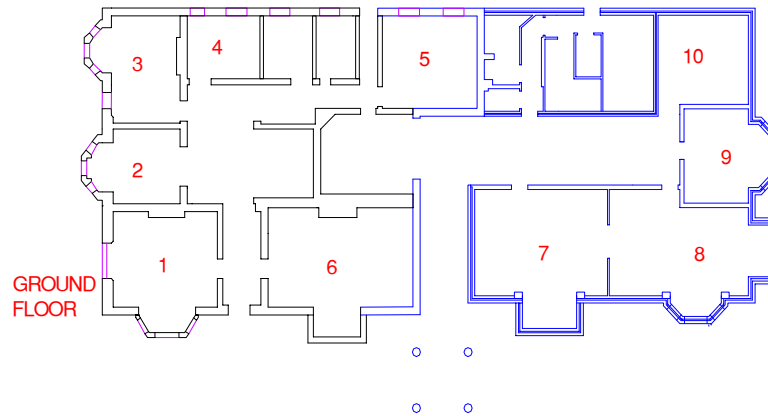

BRINKWORTH HOUSE

BRINKWORTH HOUSE, BRINKWORTH · SWINDON, WILTSHIRE · SN15 5DF
 PHONE: 01666 511300 · FAX: 01666 511301

ENQUIRIES@BRINKWORTHHOUSE.CO.UK · HTTP://WWW.BRINKWORTHHOUSE.CO.UK

Office No.	Location	Max. Persons	Office No.	Location	Max. Persons
1	Ground Floor	4	23	First Floor	1
2	Ground Floor	2	24	First Floor	5
3	Ground Floor	3	25	First Floor	2
4	Ground Floor	2	26	First Floor	3
5	Ground Floor	5	27	First Floor	2
6	Ground Floor	6	28	First Floor	2
7	Ground Floor	6	29	First Floor	3
8	Ground Floor	6	30	First Floor	4
9	Ground Floor	3	31	First Floor	3
10	Ground Floor	4	32	First Floor	4
20	First Floor	1	33	First Floor	5
21	First Floor	4	34	First Floor	5
22	First Floor	3	35	First Floor	2